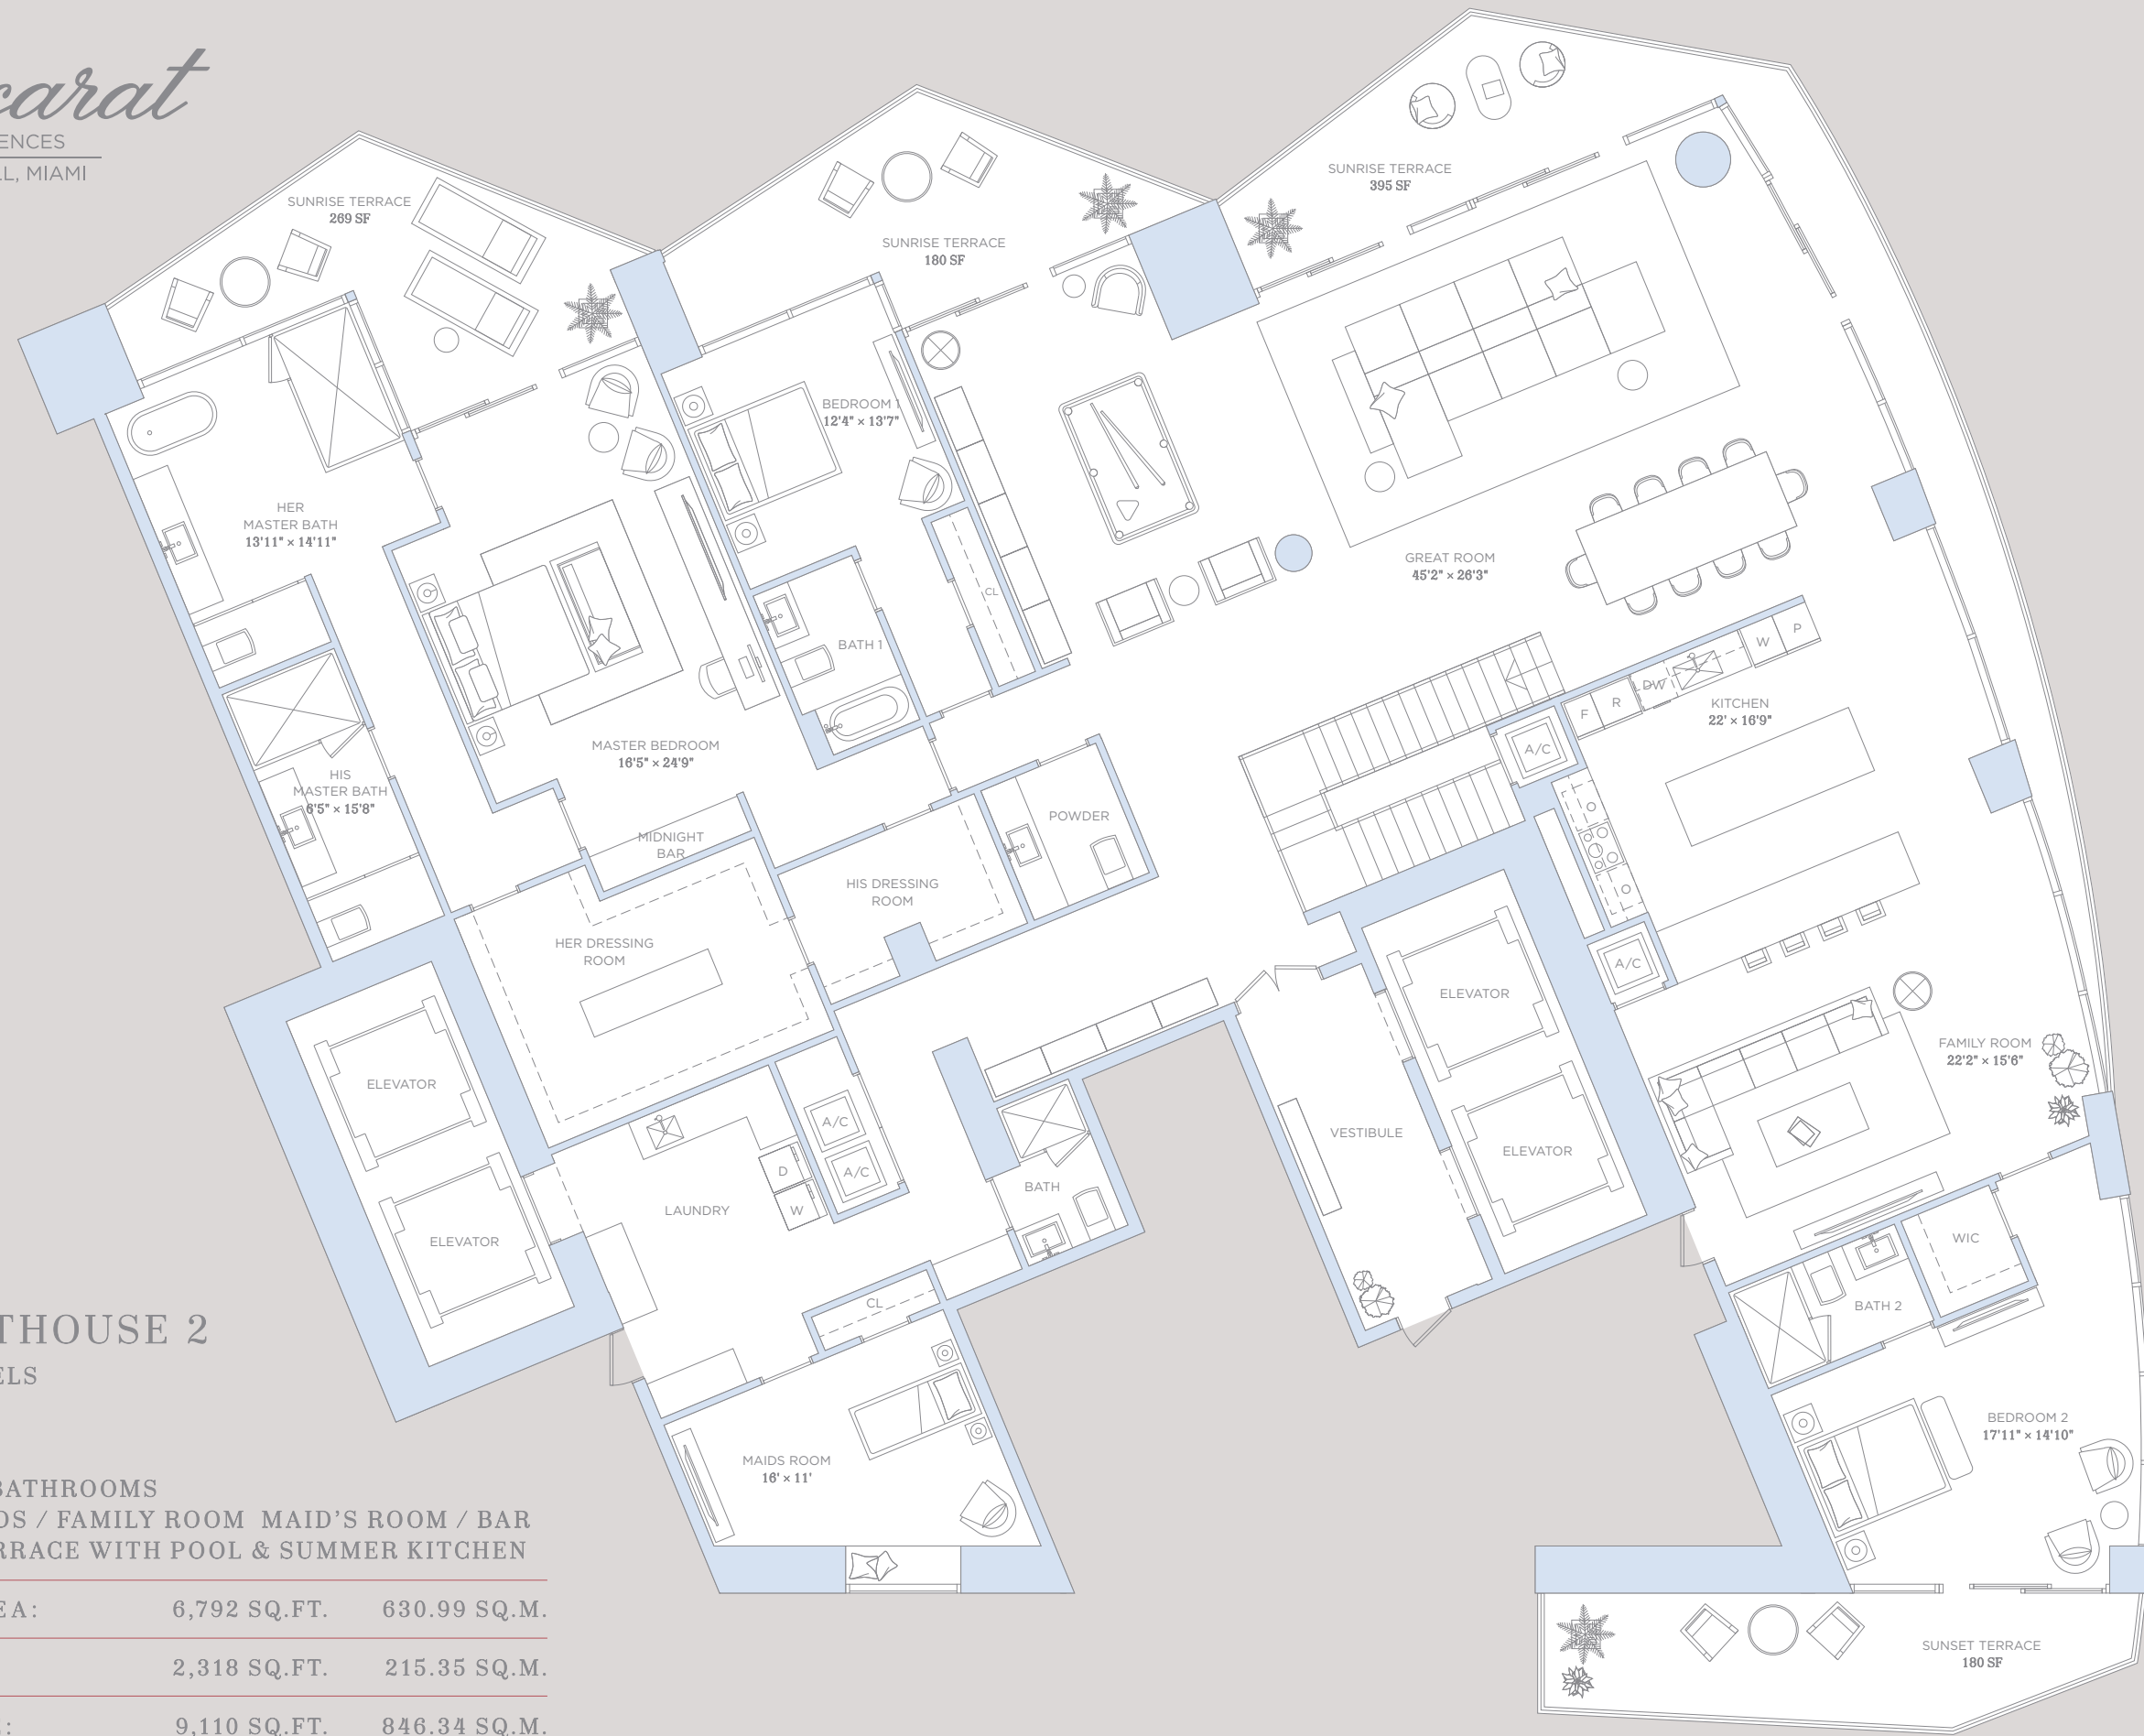

# Baccarat

RESIDENCES  
BRICKELL, MIAMI

## UPPER PENTHOUSE 2

72ND TO 73RD LEVELS  
MAIN LEVEL

3 BEDROOMS / 7.5 BATHROOMS  
LIBRARY / BILLIARDS / FAMILY ROOM MAID'S ROOM / BAR  
LOUNGE / ROOF TERRACE WITH POOL & SUMMER KITCHEN

A/C INTERIOR AREA:	6,792 SQ.FT.	630.99 SQ.M.
TERRACE AREA:	2,318 SQ.FT.	215.35 SQ.M.
TOTAL RESIDENCE:	9,110 SQ.FT.	846.34 SQ.M.

MIAMI RIVER

BISCAYNE BAY

UPPER PENTHOUSE 2

73RD LEVEL  
UPPER LEVEL